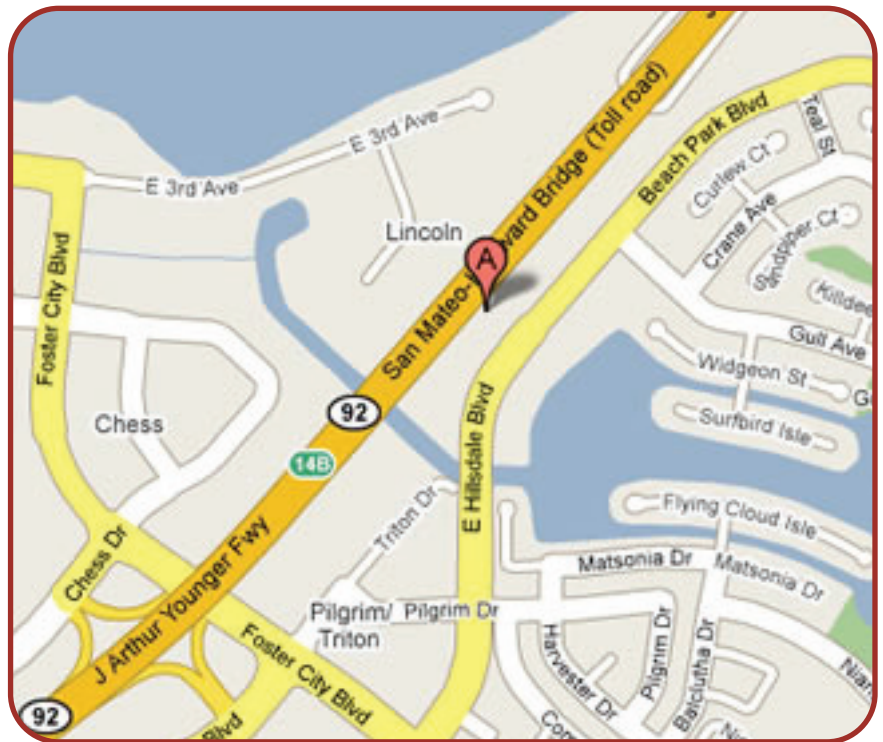

MAP & DIRECTIONS

Directions to Zouves Fertility Center

From the South Bay:

Highway 101 North toward San Francisco
Take Hillsdale Blvd. exit 414A
Turn right onto E. Hillsdale Blvd.
End at 1241 E. Hillsdale Blvd.

From San Francisco Area:

Highway 101 South
Take CA 92E exit 414B toward Hayward
(East)
Take exit 14A Mariners Island
Blvd/Edgewater Blvd.
Left at Edgewater Blvd. (at signal)
Left on E. Hillsdale Blvd.
End at 1241 E. Hillsdale Blvd.
*If you miss the Mariners Island
Blvd/Edgewater Blvd. exit, the last exit
before the San Mateo Bridge is Foster City
Blvd. Take this exit.
Turn left onto Metro Center Blvd.
Turn right onto Foster City Blvd.
Turn left on E. Hillsdale Blvd.
End at 1241 E. Hillsdale Blvd.

From Oakland Area:

Cross Bay Bridge to San Francisco
Follow directions from San Francisco area

From Fremont/Hayward Area:

Cross San Mateo Bridge/Highway 92
Exit 14B toward Foster City Blvd/E.
Hillsdale Blvd.
Turn right onto Chess Drive
Turn slight right onto Foster City Blvd.
Turn left onto E. Hillsdale Blvd.
End at 1241 E. Hillsdale Blvd.