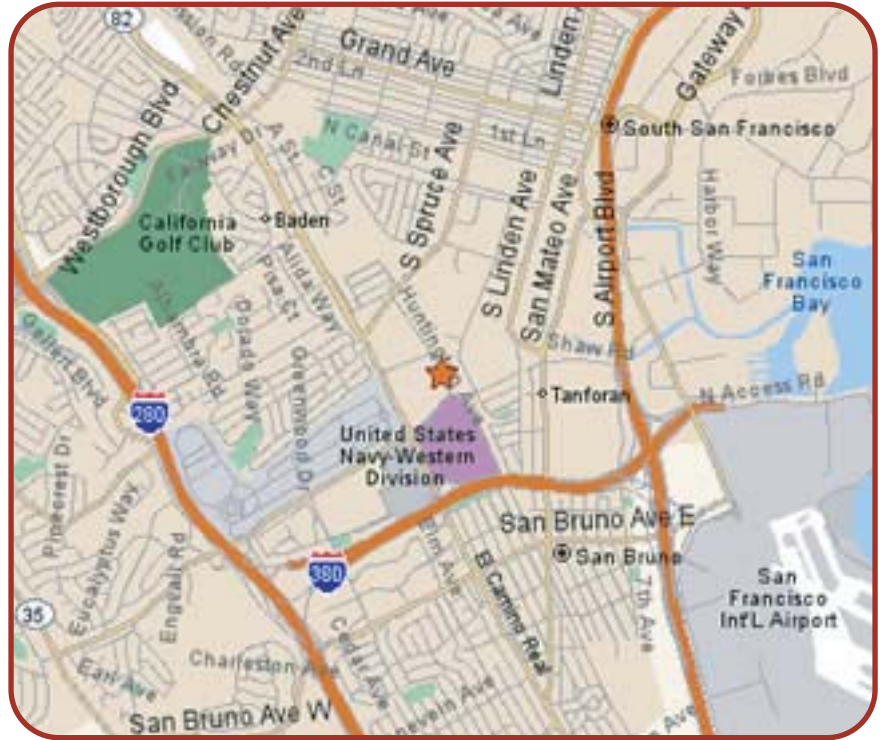

MAP & DIRECTIONS

Staybridge Suites by Holiday Inn (formerly Summerfield Suites)

1350 Huntington Ave.
San Bruno, CA 94066

Directions

From San Francisco International Airport:
Take Highway 380; exit at El Camino Real North.
Turn right on El Camino Real; continue one block.
Turn right on Sneath Lane; then left on
Huntington Avenue.
Staybridge Suites Hotel will be on the right.

From Downtown San Francisco, Sierra Point and Oyster Point:

Take Highway 101 South to Highway 380.
Follow directions for San Francisco International
Airport (above).
(15 miles from downtown San Francisco, less than
10 miles from Sierra and Oyster Point).

From San Francisco Peninsula:

Take Highway 101 North to Highway 380.
Follow directions for San Francisco International
Airport (above).

Zouves Fertility Center

901 Campus Drive, Suite 214
Daly City, CA 94015